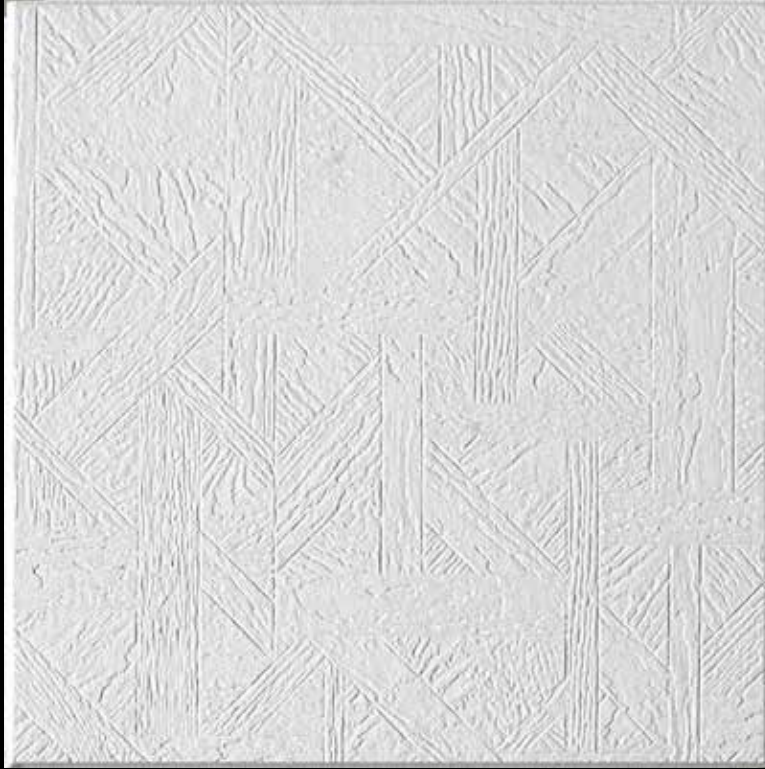

CHAPARRAL

24 in × 48 in × ½ in
(61 cm × 122 cm × 1.3 cm)

- Washable
- Paintable
- Reduces noise

CHAPARRAL ceiling tiles present a rustic surface finish. They are available in a 24 in x 48 in format which easily installs in a traditional suspended ceiling grid.

GO BOLD, GO GOLD!

Our natural wood fibre ceiling tiles can easily be painted in order to match your decor. Use a metallic paint to add a touch of luxury to your pool room and make it the happening spot for a Saturday evening!
Pro tip: Do not hesitate to paint the suspension grid to achieve that perfect look.