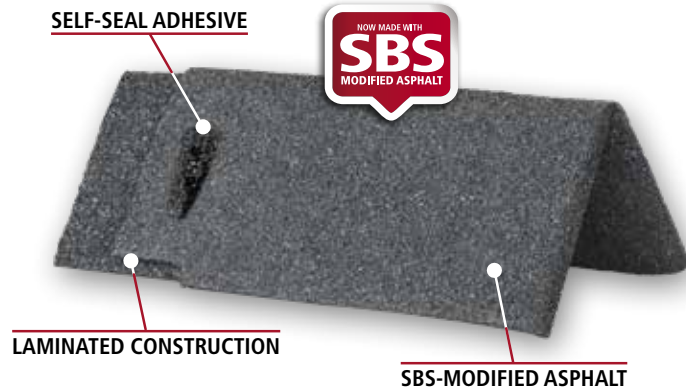

Silhouette is a superior Hip and Ridge manufactured using SBS modified bitumen for increased durability and pliability. It is backed by the same warranty that applies to the shingles or roofing system applied to the roof.

PROUDLY MADE IN CANADA

bpcan.com

SUPERIOR LAMINATED CONSTRUCTION

Say hello to curb appeal designed to last and hold its shape! With its superior two-ply laminated construction, **Silhouette Hip and Ridge** is sure to bring depth to all your roofing projects!

Silhouette Hip and Ridge comes preformed in a convenient box. This means there is no cutting required for quick and easy installation.

APPLICABLE STANDARDS	
Wind resistance	UL997
	Meets ASTM D3462
	Meets CAN/CSA 123.5
	UL 21860

SILHOUETTE Colours*	ONYX	QUARTZ	SILTSTONE	BRONZE	COPPER	BRASS	CLAYSTONE	PEWTER	BASALT	EBONY
VANGARD 42 IR and MANOIR Colours		TWILIGHT GREY BROWN STONE†	AUTUMN BROWN	WEATHERED ROCK				SILVER GREY		SHADOW BLACK
EVEREST 42 Colours	COBALT BLACK	TWILIGHT GREY BROWN STONE	AUTUMN BROWN	WEATHERED ROCK	DRIFT WOOD		SUNSET CEDAR			
MYSTIQUE 42 Colours	2-TONE BLACK		2-TONE BROWN		TAUPE	RUSTIC CEDAR		SLATE GREY	ANTIQUE SLATE	