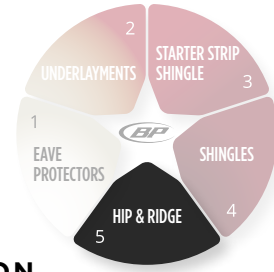

BUILDING PRODUCTS OF CANADA CORP.

SINCE 1905

Presents

SILHOUETTE

THE HIGHER PREFORMED HIP & RIDGE

**ACCENTUATE THE NATURAL BEAUTY OF YOUR ROOF WITH HIGH-PROFILE
SILHOUETTE HIP AND RIDGE.**

These multi-layered preformed shingles will add tridimensional depth to any roof line. The uniform colour pattern **Silhouette Hip and Ridge** yields even more curb appeal when used in combination with one of our recommended BP Canada laminate shingles.

Silhouette is a superior Hip and Ridge manufactured using SBS modified bitumen for increased durability and pliability. It is backed by the same warranty that applies to the shingles or roofing system applied to the roof.

PROUDLY MADE IN CANADA

bpcan.com

SUPERIOR LAMINATED CONSTRUCTION

Say hello to curb appeal designed to last and hold its shape! With its superior two-ply laminated construction, **Silhouette Hip and Ridge** is sure to bring depth to all your roofing projects!

SILHOUETTE Colours*	ONYX	QUARTZ	SILTSTONE	BRONZE	COPPER	BRASS	CLAYSTONE	PEWTER	BASALT	EBONY
VANGARD 42 IR and MANOIR Colours		TWILIGHT GREY BROWN STONE†	AUTUMN BROWN	WEATHERED ROCK				SILVER GREY		SHADOW BLACK
EVEREST 42 Colours	COBALT BLACK	TWILIGHT GREY BROWN STONE	AUTUMN BROWN	WEATHERED ROCK	DRIFT WOOD		SUNSET CEDAR			
MYSTIQUE 42 Colours	2-TONE BLACK		2-TONE BROWN		TAUPE	RUSTIC CEDAR		SLATE GREY	ANTIQUE SLATE	