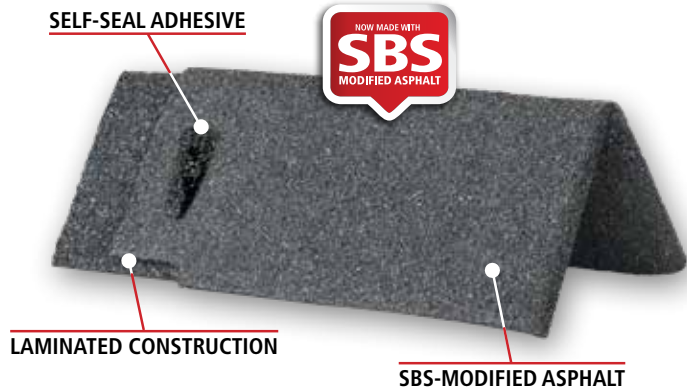

**Silhouette** is a superior Hip and Ridge manufactured using SBS modified bitumen for increased durability and pliability. It is backed by the same warranty that applies to the shingles or roofing system applied to the roof.

### SUPERIOR LAMINATED CONSTRUCTION

Say hello to curb appeal designed to last and hold its shape! With its superior two-ply laminated construction, **Silhouette Hip and Ridge** is sure to bring depth to all your roofing projects!

**Silhouette Hip and Ridge** comes preformed in a convenient box. This means there is no cutting required for quick and easy installation.

APPLICABLE STANDARDS	
Wind resistance	UL997
	Meets ASTM D3462
	Meets CAN/CSA 123.5
	UL 21860