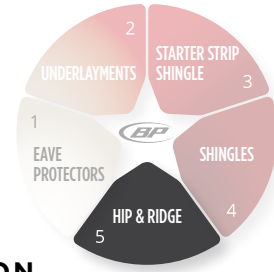

## THE HIGHER PREFORMED HIP & RIDGE

**ACCENTUATE THE NATURAL BEAUTY OF YOUR ROOF WITH HIGH-PROFILE  
SILHOUETTE HIP AND RIDGE.**

These multi-layered preformed shingles will add tridimensional depth to any roof line. The uniform colour pattern **Silhouette Hip and Ridge** yields even more curb appeal when used in combination with one of our recommended BP Canada laminate shingles.

**Silhouette** is a superior Hip and Ridge manufactured using SBS modified bitumen for increased durability and pliability. It is backed by the same warranty that applies to the shingles or roofing system applied to the roof.

### SUPERIOR LAMINATED CONSTRUCTION

Say hello to curb appeal designed to last and hold its shape! With its superior two-ply laminated construction, **Silhouette Hip and Ridge** is sure to bring depth to all your roofing projects!